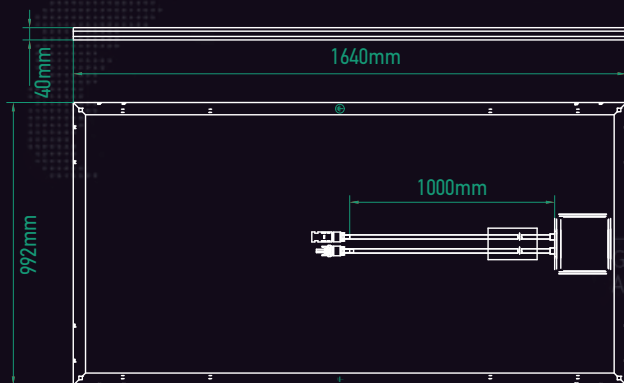

### MECHANICAL DATA

Dimensions	1640mm x 992mm x 40mm
Frame	Anodized aluminum
Weight	19 kgs
Front Glass	3.2 mm tempered glass
Output Cables:	TUV (2Pfg1169:2007), UL 4703, UL44 4.0 mm <sup>2</sup> (0.006 in <sup>2</sup> ), symmetrical lengths (-) 1000mm and (+) 1000 mm, MC4 type connectors

### DIMENSIONS