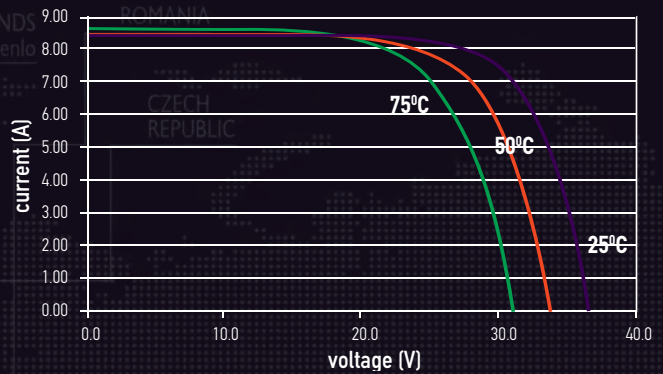

## Amur Leopard

 EUROPEAN  
Warranty Engineering

 Exceptional aesthetics  
elegantly beautiful

 °C Temperature Coefficient  
of Pmax -0.40% / °C

 Microstructured glass  
& anti-reflective

CEC  
approved  
products

### ELECTRICAL CHARACTERISTICS

Rated Power:	235W	240W	245W	250W
Power Tolerance :	0%/+5W	0%/+5W	0%/+5W	0%/+5W
Maximum Power Voltage (Vmp):	30.00V	30.10V	30.10V	30.20V
Maximum Power Current (Imp):	7.83A	8.05A	8.12A	8.35A
Open Circuit Voltage (Voc):	36.30V	36.90V	37.00V	37.10V
Short Circuit Current (Isc):	8.77A	8.60A	8.77A	8.92A
Module Efficiency	14,5%	14,8%	15,1%	15,4%
Maximum Series fuse:	15A	15A	15A	15A
Maximum System Voltage:	1,000 V DC(IEC) / 600V DC(UL)			

### V-I CURVE

### TEMPERATURE CHARACTERISTICS

Pmax Temperature Coefficient	-0.40% / °C
Voc Temperature Coefficient	-0.32% / °C
Isc Temperature Coefficient	+0.08% / °C
Operating Temperature	-40 ~ +85 °C
Nominal Operating Cell Temperature (NOCT)	45 ± 2 °C