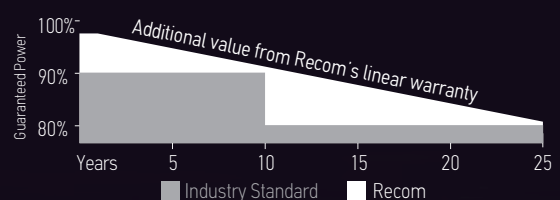

LINEAR PERFORMANCE WARRANTY

Specifications are subject to change without further notification